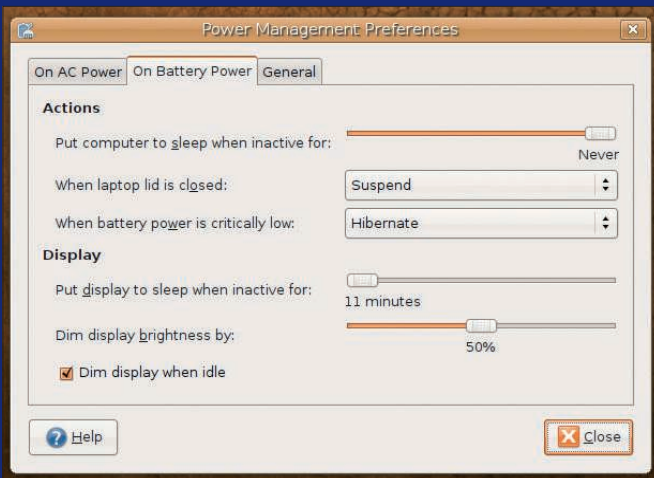

Figure 3: Gutsy Gibbon also comes with improved power-management features.

Figure 4: Keep your system current with the powerful Ubuntu update system.