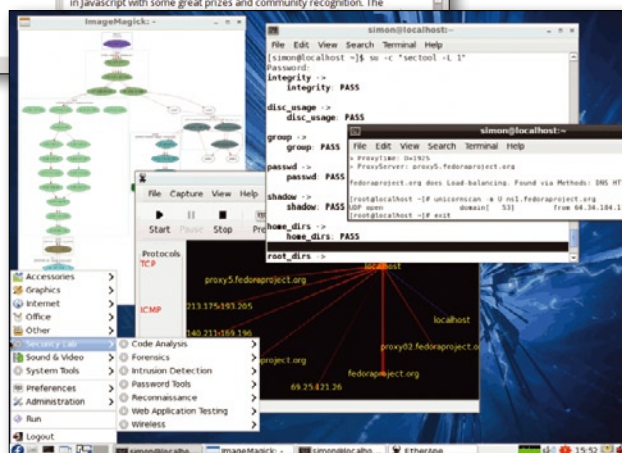

On the DVD

- KDE Plasma Desktop
- UEFI Secure Boot (Windows 8 approved)
- Kernel 3.7
- Samba 4

DEFECTIVE DISC?
Defective discs will be replaced.
Please send an email to
subs@linux-magazine.com.

Fedora 18 Spin Set

Fedora's spins are special versions of Fedora designed to highlight special features and tools. The spin system lets the Fedora community put out several different versions of Fedora tailored to specific tasks. This month's DVD includes a pair of the most popular Fedora spins:

- **KDE Spin** – View your Fedora system from KDE's powerful and popular Plasma desktop. The system is configured and optimized for KDE, with the Amarok media player, Kcontact personal information manager, and KOffice productivity suite.
- **Security Spin** – According to the project web page, Fedora's Security Lab spin provides "... a safe test environment to work on security auditing, forensics, system rescue, and teaching security testing methodologies" Onboard are useful tools for forensics, intrusion detection, code analysis, reconnaissance, and penetration testing.