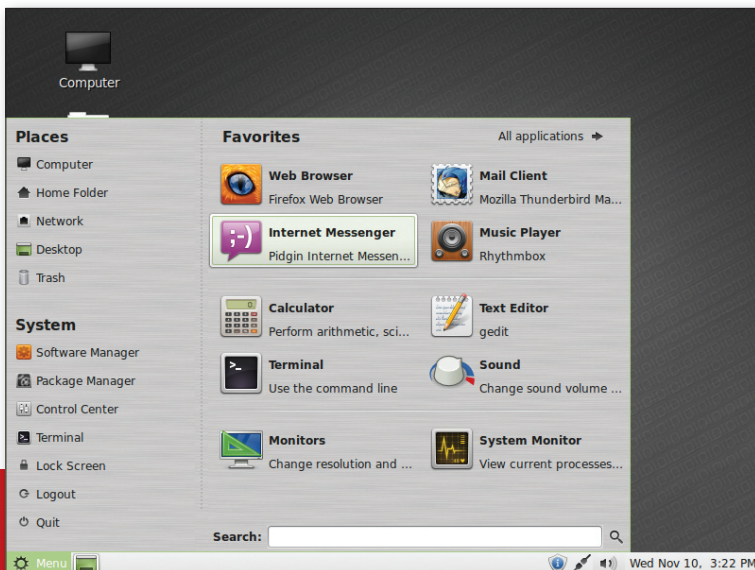

## Ubuntu 10.10 Sixpack

Our Ubuntu sixpack offers Live and installed versions of several of the top 'buntu variants. A handy start-up menu boots to a Live version of Ubuntu, Kubuntu, Xubuntu, Lubuntu, or Mythbuntu. The menu also lets you launch the installer to set up a permanent version of Ubuntu, Xubuntu, Lubuntu, or Mythbuntu. Completing the sixpack is an ISO image of the Ubuntu Alternate CD in the `iso-image/` directory of the DVD. The Alternate CD provides additional options for automated and offline installation.

## Linux Mint 10 "Julia"

Linux Mint is an easy and very popular desktop system with sophisticated, built-in multimedia support that works out of the box on a wide range of PC hardware. According to the Mint developers, Linux Mint is "the 4th most widely used home operating system after Microsoft Windows, Apple Mac OS, and Canonical's Ubuntu."

## DOUBLE-SIDED DVD

This DVD is a double-sided disc. A DVD device always reads the side of the disc that is facing down. This DVD is labeled conventionally – the label you see as you place the disc into the tray applies to the data on the opposite side. If you are installing Mint, the Mint label should be facing up in the tray.