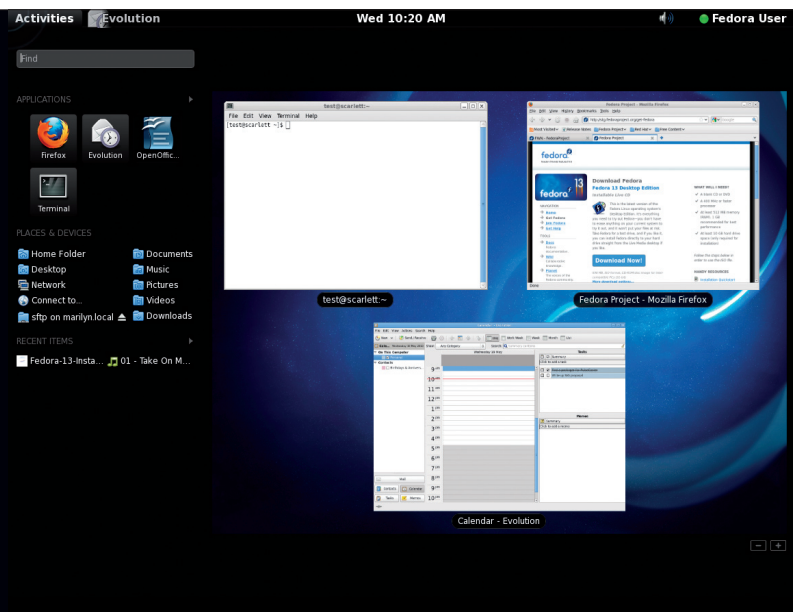

On the DVD

Fedora 13

The famous Fedora Linux is a versatile community distro backed by one of the biggest (and oldest) Linux companies. Red Hat uses Fedora to perfect technologies that will one day appear in the advanced Red Hat Enterprise Linux system. The new Fedora 13 comes with a number of innovative new tools and features, including automated printer driver configuration and a new Internet-based installation method. An improved color management app makes it easier to calibrate monitors and scanners, and a retooled user account tool will simplify the task of managing users and groups.

DOUBLE-SIDED DVD

This DVD is a double-sided disc. A DVD device always reads the side of the disc that is facing down. This DVD is labeled like a normal DVD – the label you see as you place the disc into the tray applies to the data on the opposite side. If you are installing Fedora, the Fedora label should be facing up in the tray.