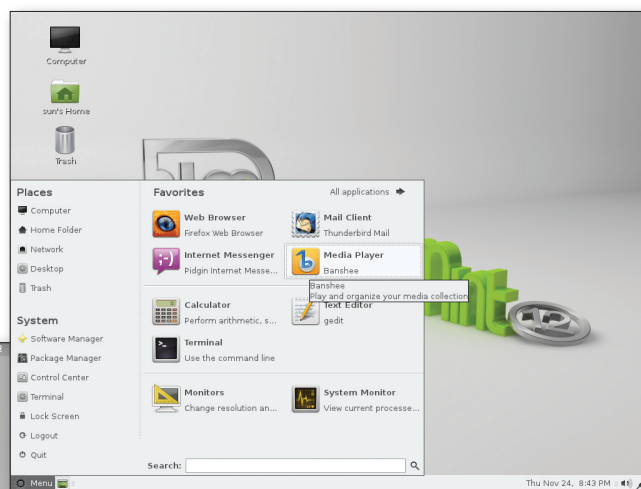

On the DVD

Linux Mint 12 "Lisa"

This month's DVD includes the latest release from the popular Linux Mint project [1]. Mint has gained an enthusiastic reputation for reliability and simplicity, and many consider it the rival of Ubuntu as a leading free desktop Linux. Mint 12 "Lisa" [2]-[5] is based on Ubuntu 11.10 Oneiric Ocelot and is compatible with the Ubuntu repositories.

The latest Mint includes a Gnome 3 shell retrofitted with extensions for a "classic" desktop experience. The default configuration comes with a bottom panel, desktop switcher, and window list. If you want to try out the full Gnome 3 environment, you can turn off the Mint extensions for the standard Gnome 3 look and feel.

Linux Mint is known for its sophisticated multimedia playback features, and Version 12 doesn't fall short: Lots of preinstalled and preconfigured multimedia codecs enable out-of-the-box playback for most audio and video files.