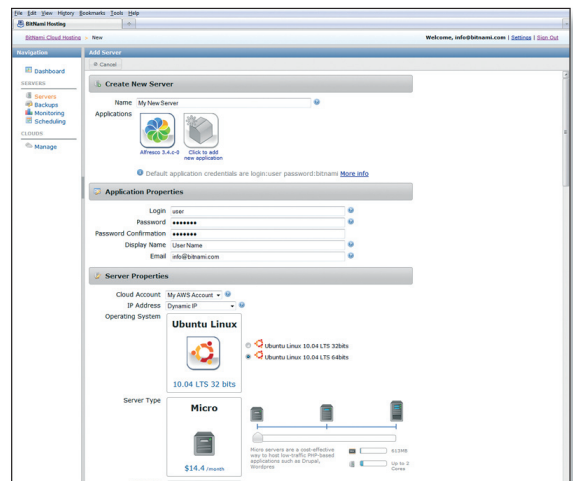

BitNami Cloud Hosting lets you launch a server with one or more applications in one click, which is appropriate because the instances are hosted on Amazon EC2. But, this isn't just a drop and run service – BitNami provides the ability to scale servers to any size necessary, even at a predetermined schedule to help reduce costs. BitNami also provides monitoring out of the box and automatic backup and restore services, which means the entire machine, data and application configuration, can be backed up and restored from incremental backups.

Pricing for BitNami's Cloud Hosting service starts at US$ 24 a month for the Basic plan, with three "micro" instances, and continues up to enterprise plans for 50 servers at US$ 1,199 per month. Note that this pricing does not include fees through Amazon Web Services (AWS), which will incur further charges on top of BitNami's management offerings. For more info and the full selection of apps that are offered, see <http://bitnami.org/cloud>.